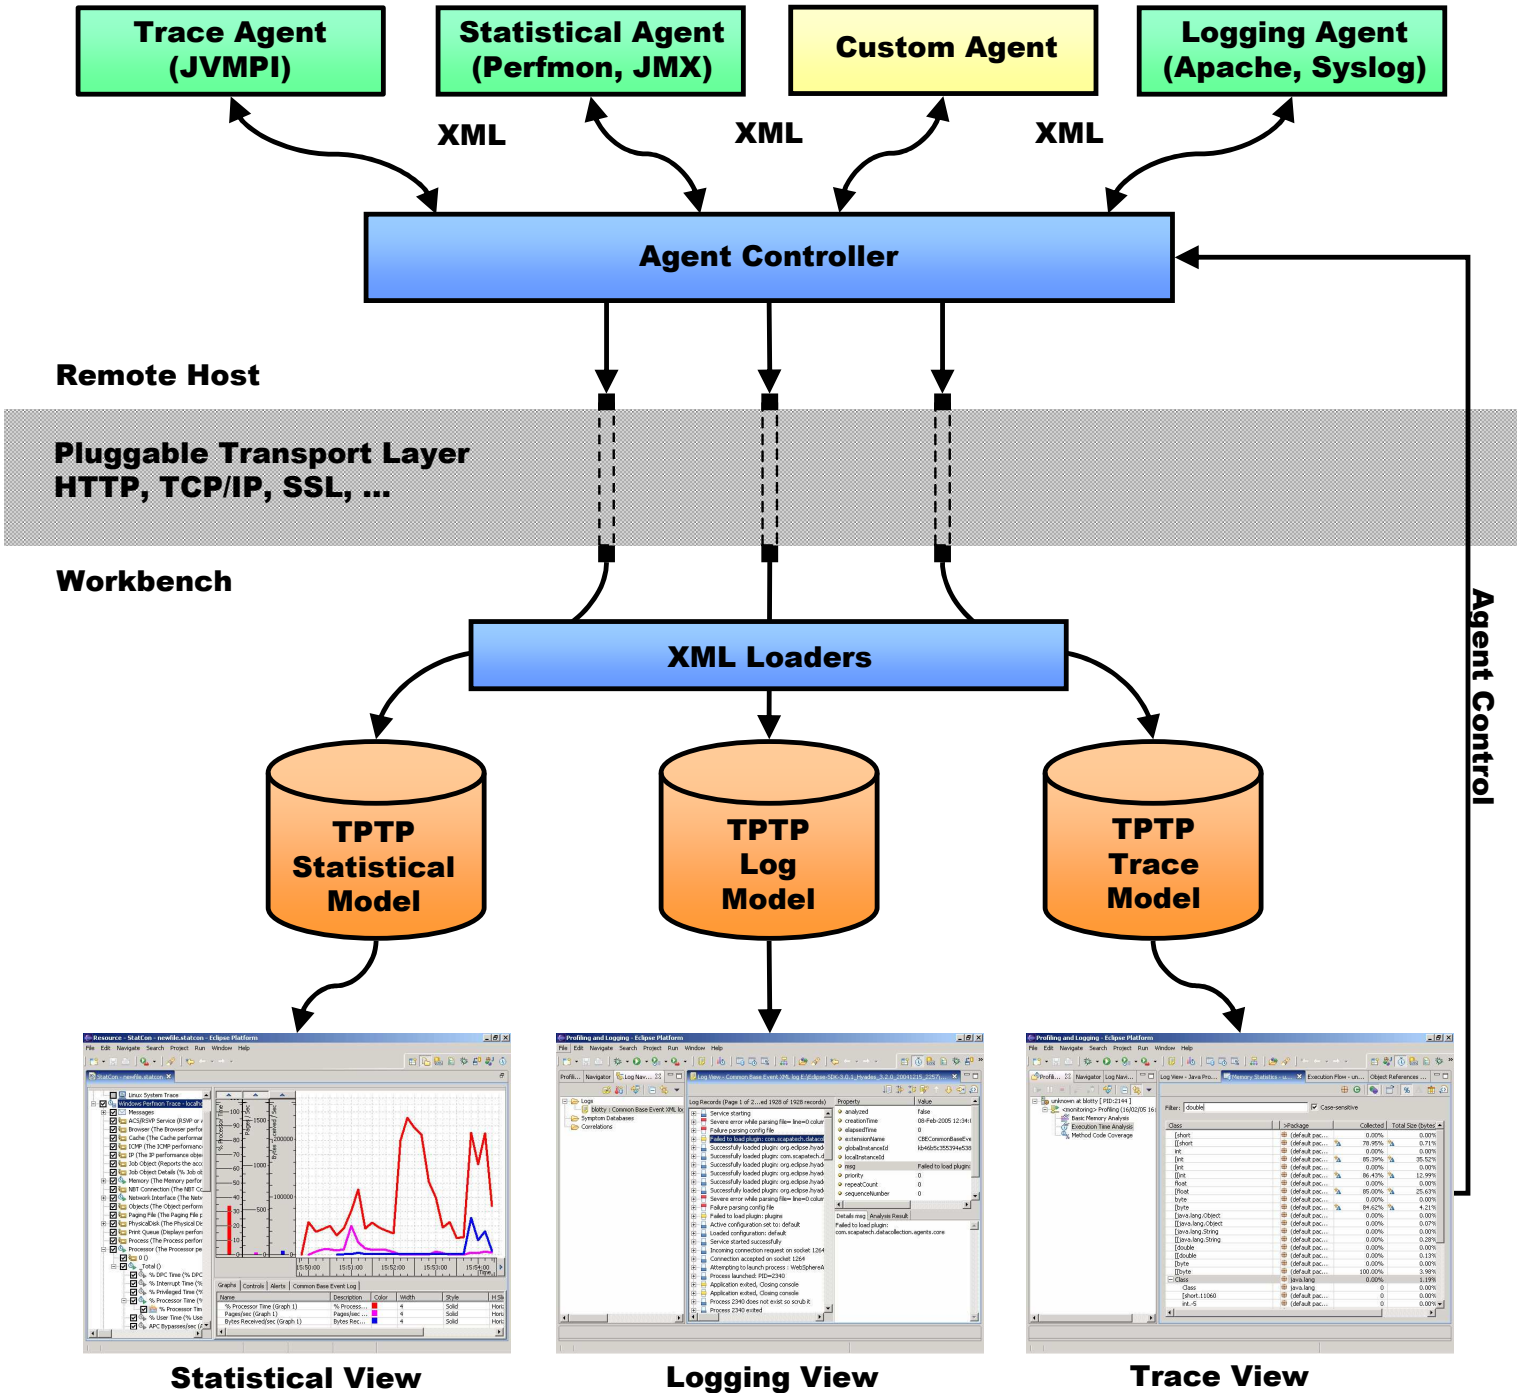

Eclipse TPTP

Exposing System Information with TPTP Data Collectors

George Christelis
Scapa Technologies
Eclipse Project Level Committer