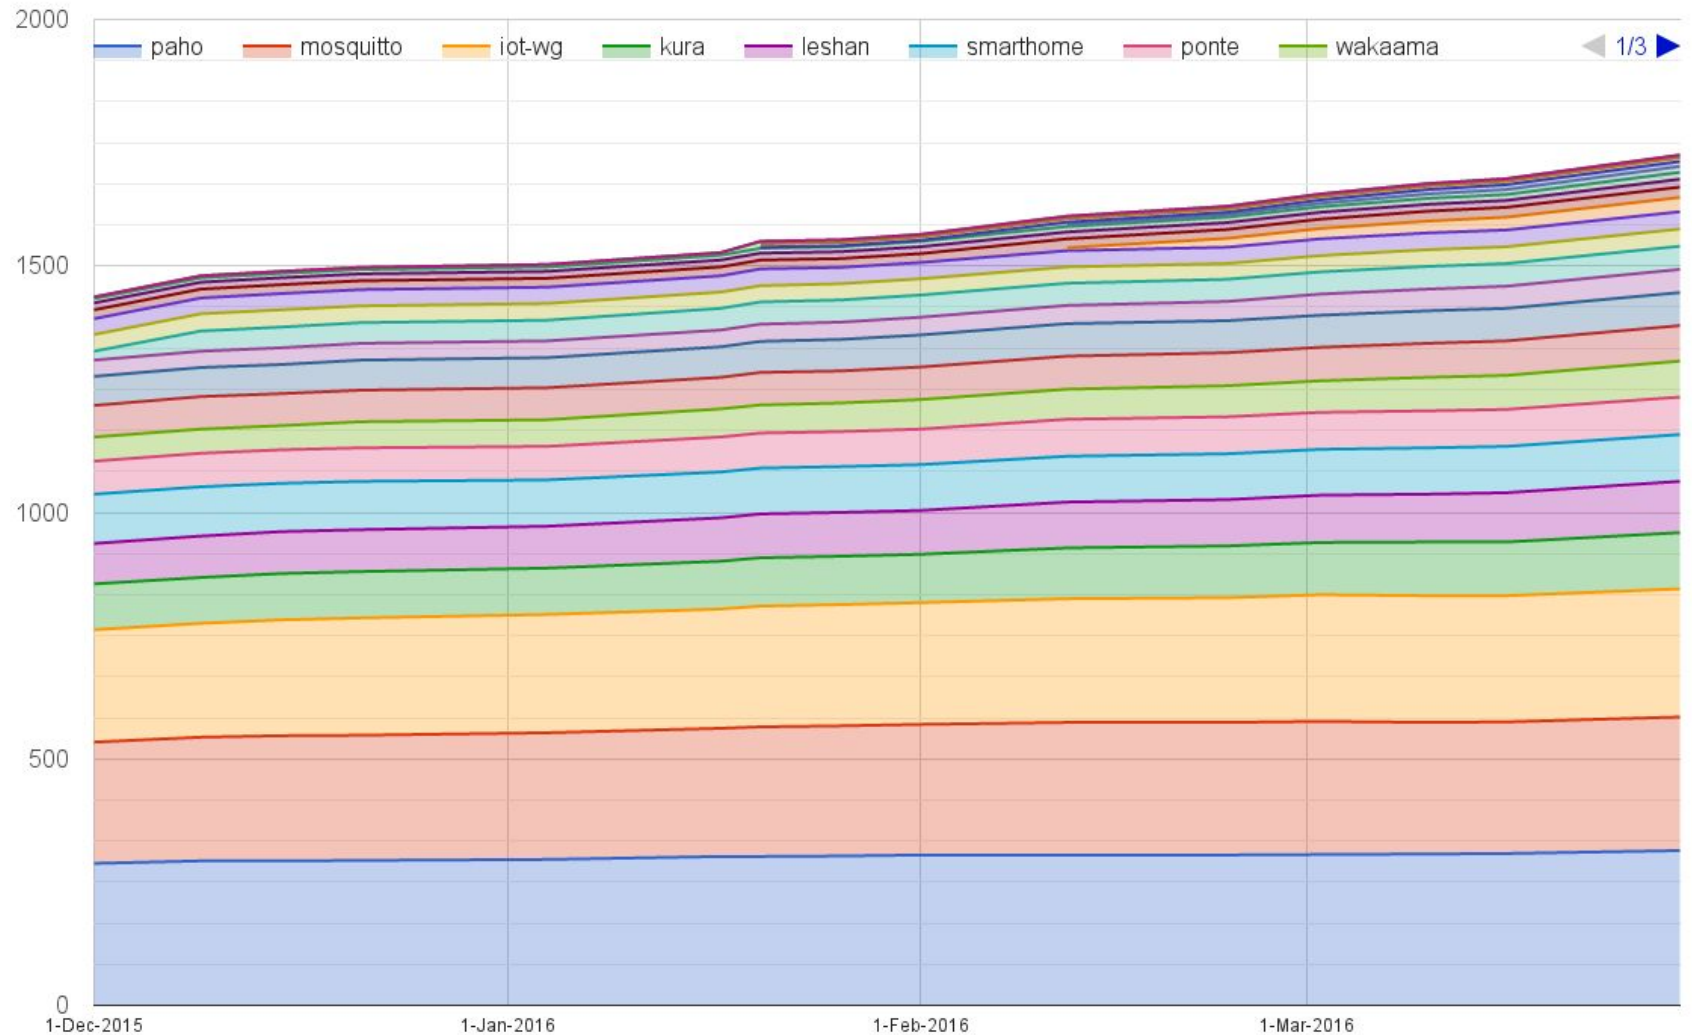

Yearly projects development activity

MAY '15 - APR '16 (color indicates variation compared to previous period)

	Opened bugs	Closed bugs	Code authors	Commits	Posted messages	Senders
4diac	96	55	5	35	44	10
californium	41	46	23	564	541	34
concierge	28	23	4	150	28	8
eclipsecada	15	45	2	530	8	4
hawkbit	0	0	15	508	23	7
hono	0	0	5	85	125	13
krikkit	0	0	2	2	2	2
kura	14	8	14	965	149	28
leshan	7	7	20	350	351	54
mosquitto	68	46	8	179	465	110
om2m	9	6	6	27	29	7
paho	141	81	29	279	789	116
paho.incubator	0	0	0	0	0	0
ponte	1	0	3	13	1	1
risev2g	0	0	2	24	3	3
smarhome	124	180	69	778	91	14
tiaki	0	0	3	12	3	3
vorto	155	156	12	199	10	5
wakaama	3	0	11	215	224	42
ALL PROJECTS	702	653	228	4915	2886	451

Websites

Number of unique visitors this month	108K
Month-over-month variation	- 4%
Project with the highest growth this month	Eclipse Ponte (+27%)
Year-over-year variation	+95% (533K → 1.04M unique visitors)

Downloads

Mailing list subscriptions

Sandbox servers (MQTT, CoAP, LwM2M)

MQTT (Mosquitto)

- 539 active clients (-1% monthly)

CoAP

- 192 unique IP addresses

LWM2M