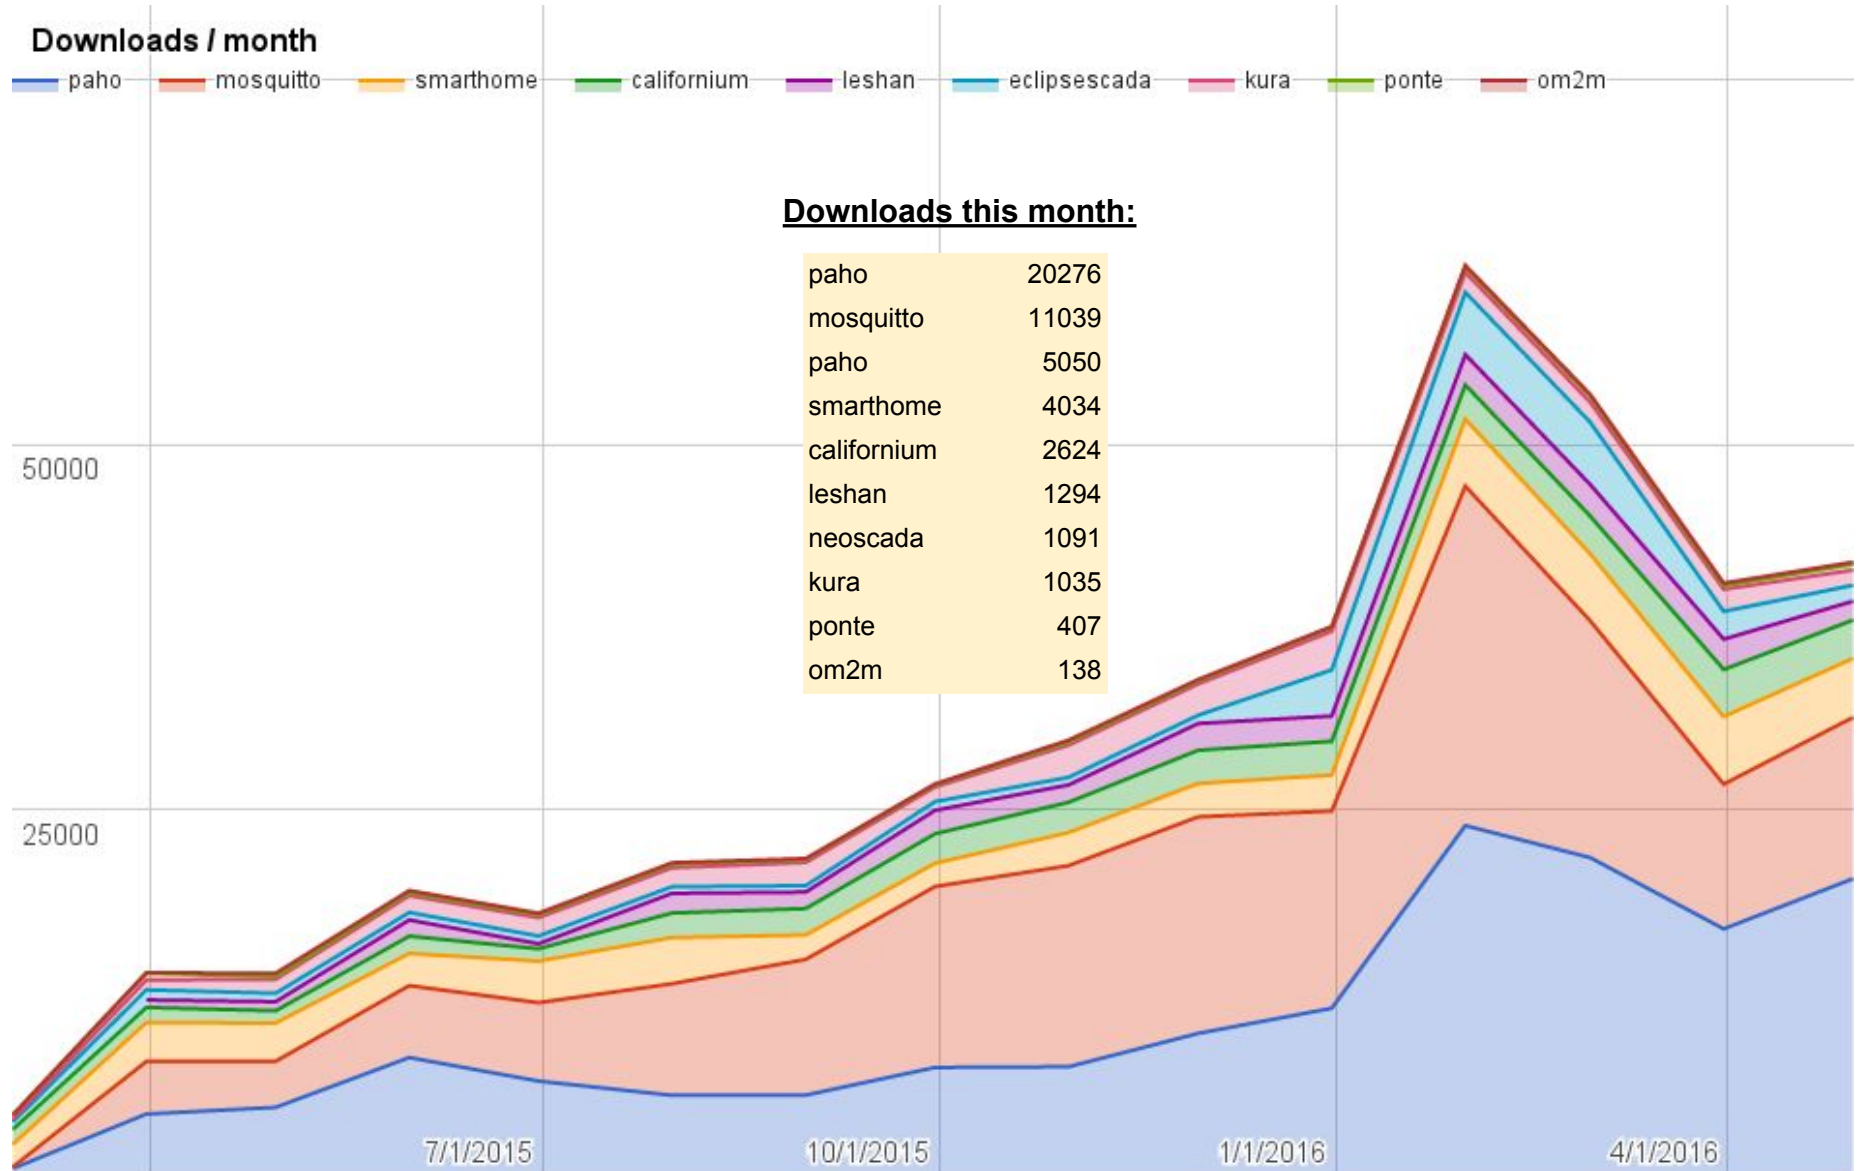

Yearly projects development activity

MAY '15 - APR '16 (color indicates variation compared to previous period)

	Opened bugs	Closed bugs	Code authors	Commits	Posted messages	Senders
4diac	96	55	5	35	44	10
californium	41	46	23	564	541	34
concierge	28	23	4	150	28	8
eclipsecada	15	45	2	530	8	4
hawkbit	0	0	15	508	23	7
hono	0	0	5	85	125	13
krikkit	0	0	2	2	2	2
kura	14	8	14	965	149	28
leshan	7	7	20	350	351	54
mosquitto	68	46	8	179	465	110
om2m	9	6	6	27	29	7
paho	141	81	29	279	789	116
paho.incubator	0	0	0	0	0	0
ponte	1	0	3	13	1	1
risev2g	0	0	2	24	3	3
smarhome	124	180	69	778	91	14
tiaki	0	0	3	12	3	3
vorto	155	156	12	199	10	5
wakaama	3	0	11	215	224	42
ALL PROJECTS	702	653	228	4915	2886	451

Websites

Number of unique visitors this month	108K
Month-over-month variation	- 4%
Project with the highest growth this month	Eclipse Ponte (+27%)
Year-over-year variation	+95% (533K → 1.04M unique visitors)

Downloads

Mailing list subscriptions

Sandbox servers (MQTT, CoAP, LwM2M)

MQTT (Mosquitto)

- 539 active clients (-1% monthly)

CoAP

- 192 unique IP addresses

LWM2M