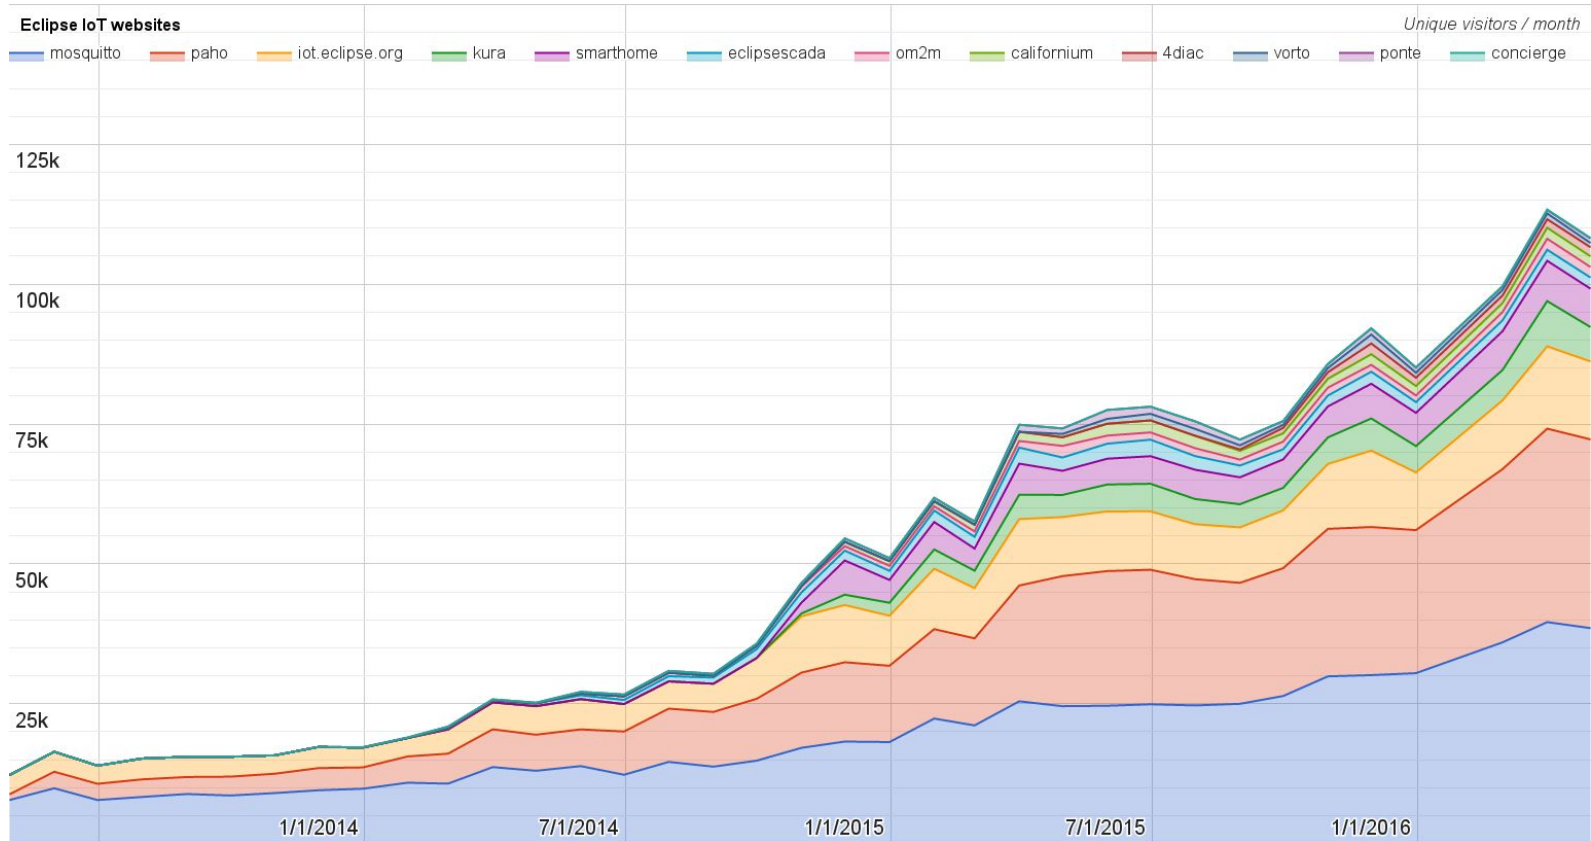

Github Activity

Pull requests

	March 2016	April 2016
iot.californium	11	12
iot.hawkebit	55	44
iot.hono	1	1
iot.kura	9	6
iot.leshan	20	16
iot.mosquitto	1	7
iot.paho	18	48
iot.ponte	1	1
iot.risev2g	0	0
iot.smarthome	165	125
iot.tiaki	0	0
iot.vorto	17	8
iot.wakaama	30	11
Grand Total	328	279

Issues

	March 2016	April 2016
iot.californium	12	17
iot.hawkebit	8	4
iot.hono	11	20
iot.kura	11	70
iot.leshan	12	7
iot.mosquitto	151	6
iot.paho	94	44
iot.ponte	0	0
iot.risev2g	0	0
iot.smarthome	107	97
iot.tiaki	0	0
iot.vorto	74	29
iot.wakaama	17	6
Grand Total	497	300

Yearly projects development activity

MAY '15 - APR '16 (color indicates variation compared to previous period)

	Opened bugs	Closed bugs	Code authors	Commits	Posted messages	Senders
4diac	96	55	5	35	44	10
californium	41	46	23	564	541	34
concierge	28	23	4	150	28	8
eclipsecada	15	45	2	530	8	4
hawkbit	0	0	15	508	23	7
hono	0	0	5	85	125	13
krikkit	0	0	2	2	2	2
kura	14	8	14	965	149	28
leshan	7	7	20	350	351	54
mosquitto	68	46	8	179	465	110
om2m	9	6	6	27	29	7
paho	141	81	29	279	789	116
paho.incubator	0	0	0	0	0	0
ponte	1	0	3	13	1	1
risev2g	0	0	2	24	3	3
smarhome	124	180	69	778	91	14
tiaki	0	0	3	12	3	3
vorto	155	156	12	199	10	5
wakaama	3	0	11	215	224	42
ALL PROJECTS	702	653	228	4915	2886	451

Websites

Number of unique visitors this month	108K
Month-over-month variation	- 4%
Project with the highest growth this month	Eclipse Ponte (+27%)
Year-over-year variation	+95% (533K → 1.04M unique visitors)