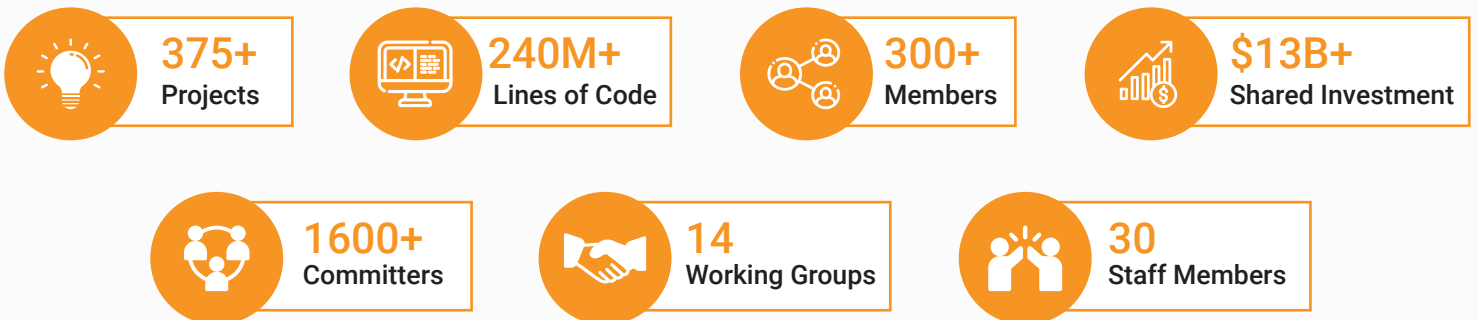

The Foundation at a Glance

Strategic Focus Areas

Cloud Native Java We provide a collaborative environment for the world's leading Java ecosystem players to advance open source enterprise Java technologies for the cloud.	IoT & Edge We enable industry leaders to collaborate on an end-to-end IoT architecture that is secure, flexible, and fully based on open source and open standards.	Automotive We provide leading automotive OEMs, their suppliers, and partners with a sustainable, transparent, and vendor-neutral platform to collaborate on open technologies & standards.	Tools The Eclipse IDE is the critical development environment for more than 6 million active users. Our community is innovating on the next generation of cloud native developer tools.