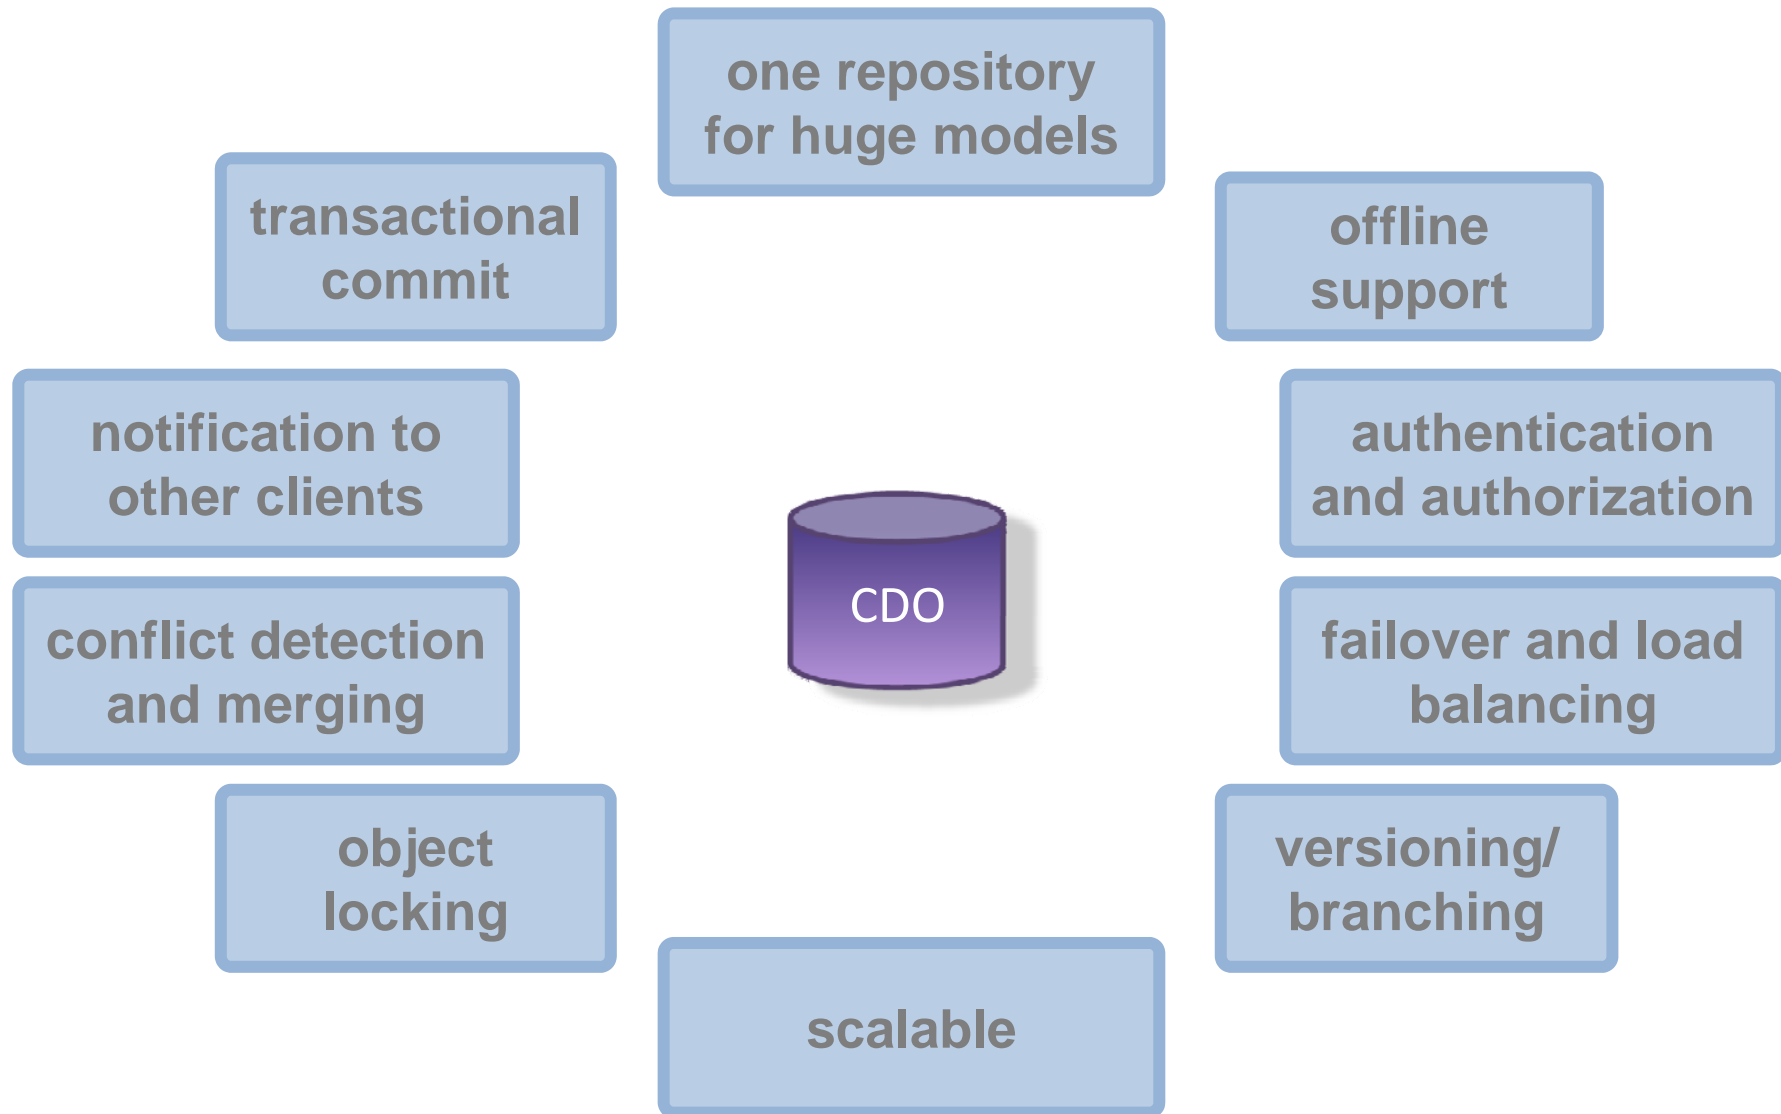

# Dawn

## Rise of the Collaborative UI

---

**EclipseCon Santa Clara, March 24, 2010**

---