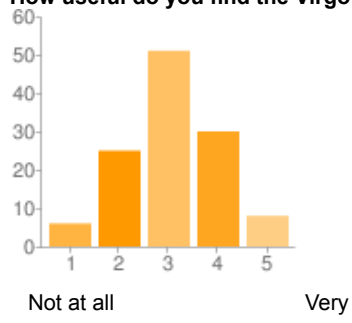

1 - Not at all	4	2%
2	11	7%
3	28	17%
4	47	28%
5 - Very	18	11%

How useful do you find the Virgo dev mailing list?

1 - Not at all	7	4%
2	21	13%
3	30	18%
4	27	16%
5 - Very	5	3%

How useful do you find the Virgo forums?

1 - Not at all	5	3%
2	16	10%
3	32	19%
4	38	23%
5 - Very	17	10%

How useful do you find the Virgo documentation?

1 - Not at all	2	1%
2	16	10%
3	49	30%
4	49	30%
5 - Very	30	18%

How useful do you find the Virgo wiki?