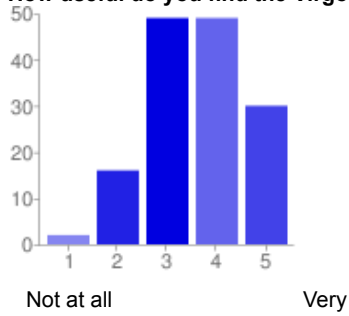

1 - Not at all	4	2%
2	11	7%
3	28	17%
4	47	28%
5 - Very	18	11%

How useful do you find the Virgo dev mailing list?

1 - Not at all	7	4%
2	21	13%
3	30	18%
4	27	16%
5 - Very	5	3%

How useful do you find the Virgo forums?

1 - Not at all	5	3%
2	16	10%
3	32	19%
4	38	23%
5 - Very	17	10%

How useful do you find the Virgo documentation?

1 - Not at all	2	1%
2	16	10%
3	49	30%
4	49	30%
5 - Very	30	18%

How useful do you find the Virgo wiki?