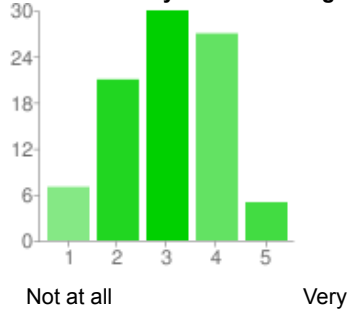

What versions of Virgo and/or dm Server are you using?

1.x	7	4%
2.0.x	22	13%
2.1.x	103	62%
3.x latest milestone	58	35%

People may select more than one checkbox, so percentages may add up to more than 100%.

Which packages are you using from Virgo and/or dm Server

The Web server	140	84%
The Kernel	98	59%

People may select more than one checkbox, so percentages may add up to more than 100%.

How useful do you find the Virgo Blogs?

1 - Not at all	4	2%
2	11	7%
3	28	17%
4	47	28%
5 - Very	18	11%

How useful do you find the Virgo dev mailing list?

1 - Not at all	7	4%
2	21	13%
3	30	18%
4	27	16%
5 - Very	5	3%

How useful do you find the Virgo forums?

1 - Not at all	5	3%
2	16	10%
3	32	19%
4	38	23%
5 - Very	17	10%

How useful do you find the Virgo documentation?

1 - Not at all	2	1%
2	16	10%
3	49	30%
4	49	30%
5 - Very	30	18%

How useful do you find the Virgo wiki?