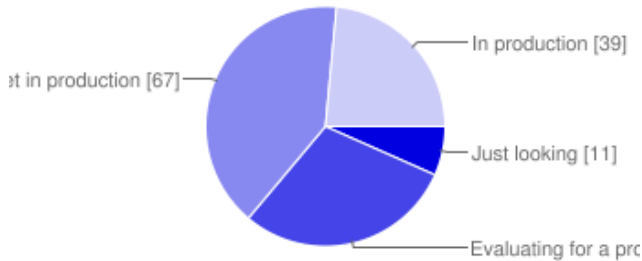

166 [responses](#)

Summary [See complete responses](#)

What is your interest in Virgo and/or dm Server?

Just looking	11	7%
Evaluating for a project	49	30%
Developing with but not yet in production	67	40%
In production	39	23%

What versions of Virgo and/or dm Server are you using?

1.x	7	4%
2.0.x	22	13%
2.1.x	103	62%
3.x latest milestone	58	35%

People may select more than one checkbox, so percentages may add up to more than 100%.