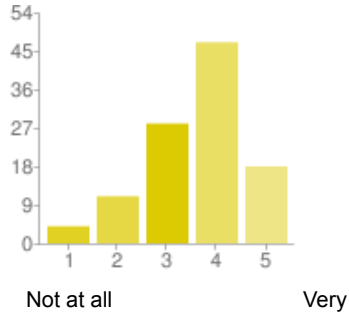

What versions of Virgo and/or dm Server are you using?

1.x	7	4%
2.0.x	22	13%
2.1.x	103	62%
3.x latest milestone	58	35%

People may select more than one checkbox, so percentages may add up to more than 100%.

1 - Not at all	4	2%
2	11	7%
3	28	17%
4	47	28%
5 - Very	18	11%

How useful do you find the Virgo dev mailing list?

1 - Not at all	7	4%
2	21	13%
3	30	18%
4	27	16%
5 - Very	5	3%

How useful do you find the Virgo forums?