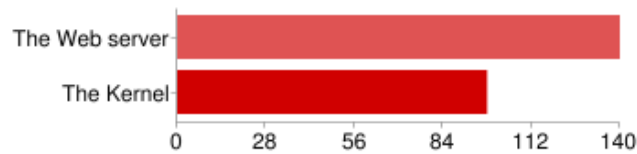

Which packages are you using from Virgo and/or dm Server

The Web server	140	84%
The Kernel	98	59%

People may select more than one checkbox, so percentages may add up to more than 100%.

How useful do you find the Virgo Blogs?