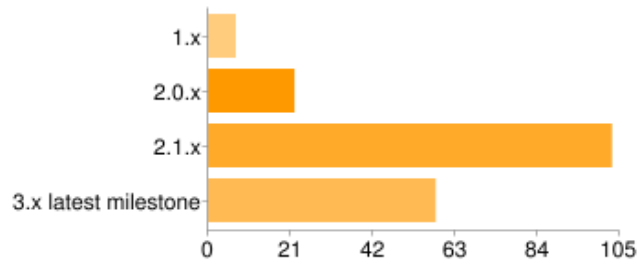

166 [responses](#)

Summary [See complete responses](#)

What is your interest in Virgo and/or dm Server?

Just looking	11	7%
Evaluating for a project	49	30%
Developing with but not yet in production	67	40%
In production	39	23%

What versions of Virgo and/or dm Server are you using?

1.x	7	4%
2.0.x	22	13%
2.1.x	103	62%
3.x latest milestone	58	35%

People may select more than one checkbox, so percentages may add up to more than 100%.