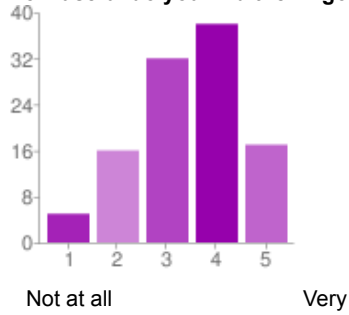

What versions of Virgo and/or dm Server are you using?

1.x	7	4%
2.0.x	22	13%
2.1.x	103	62%
3.x latest milestone	58	35%

People may select more than one checkbox, so percentages may add up to more than 100%.

Which packages are you using from Virgo and/or dm Server

The Web server	140	84%
The Kernel	98	59%

People may select more than one checkbox, so percentages may add up to more than 100%.

How useful do you find the Virgo Blogs?

1 - Not at all	4	2%
2	11	7%
3	28	17%
4	47	28%
5 - Very	18	11%

How useful do you find the Virgo dev mailing list?

1 - Not at all	7	4%
2	21	13%
3	30	18%
4	27	16%
5 - Very	5	3%

How useful do you find the Virgo forums?

1 - Not at all	5	3%
2	16	10%
3	32	19%
4	38	23%
5 - Very	17	10%

How useful do you find the Virgo documentation?

1 - Not at all	2	1%
2	16	10%
3	49	30%
4	49	30%
5 - Very	30	18%

How useful do you find the Virgo wiki?