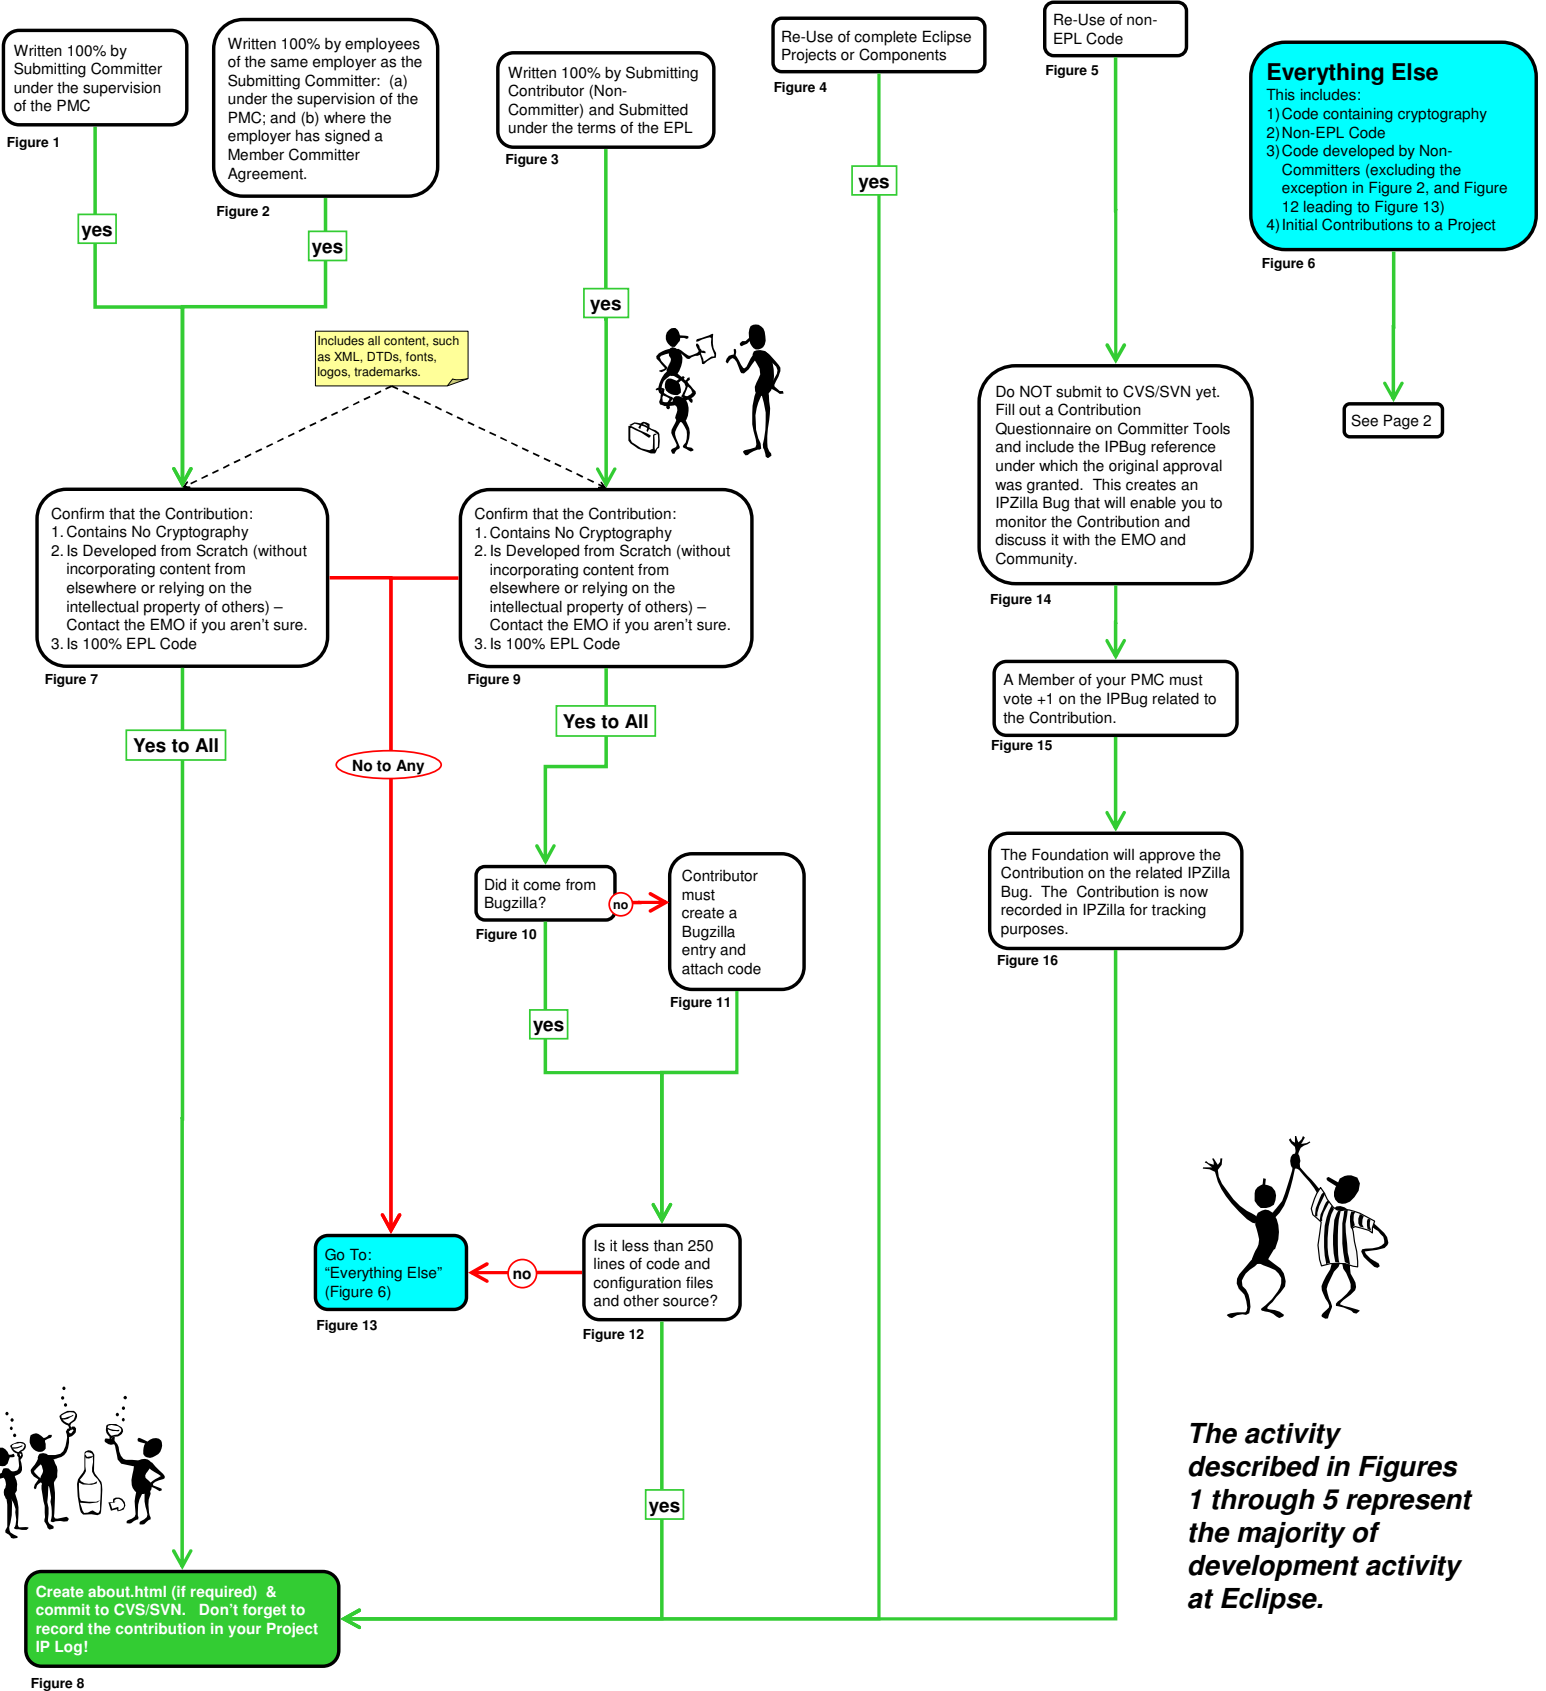

Eclipse Legal Process

Start Here

All Code Must be approved by your PMC
Next Step - What is the origin of the code?

➔ See Figures 1 through 6 below

The activity described in Figures 1 through 5 represent the majority of development activity at Eclipse.

Eclipse Legal Process